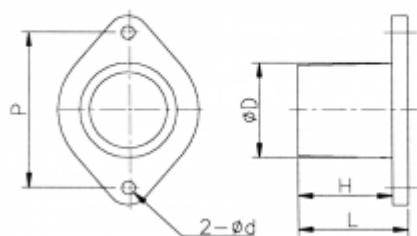

Data Sheet

Article number: 27591329344

Description: Inlet/outlet for hose pipe 3-OD-44
KB-3..

Measures

Fig. 1

Fig. 2

D = 44

d = 6

Fig. = 1

H = 37

L = 44

Model = KB-3...,KB-33...

P = 67