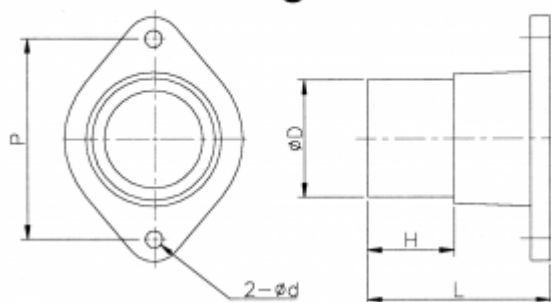

Data Sheet

Article number: 27591329344

Description: Inlet/outlet for hose pipe 3-OD-44
KB-3..

Measures

Fig. 1

Fig. 2

D = 44

d = 6

Fig. = 1

H = 37

L = 44

Model = KB-3...,KB-33...

P = 67